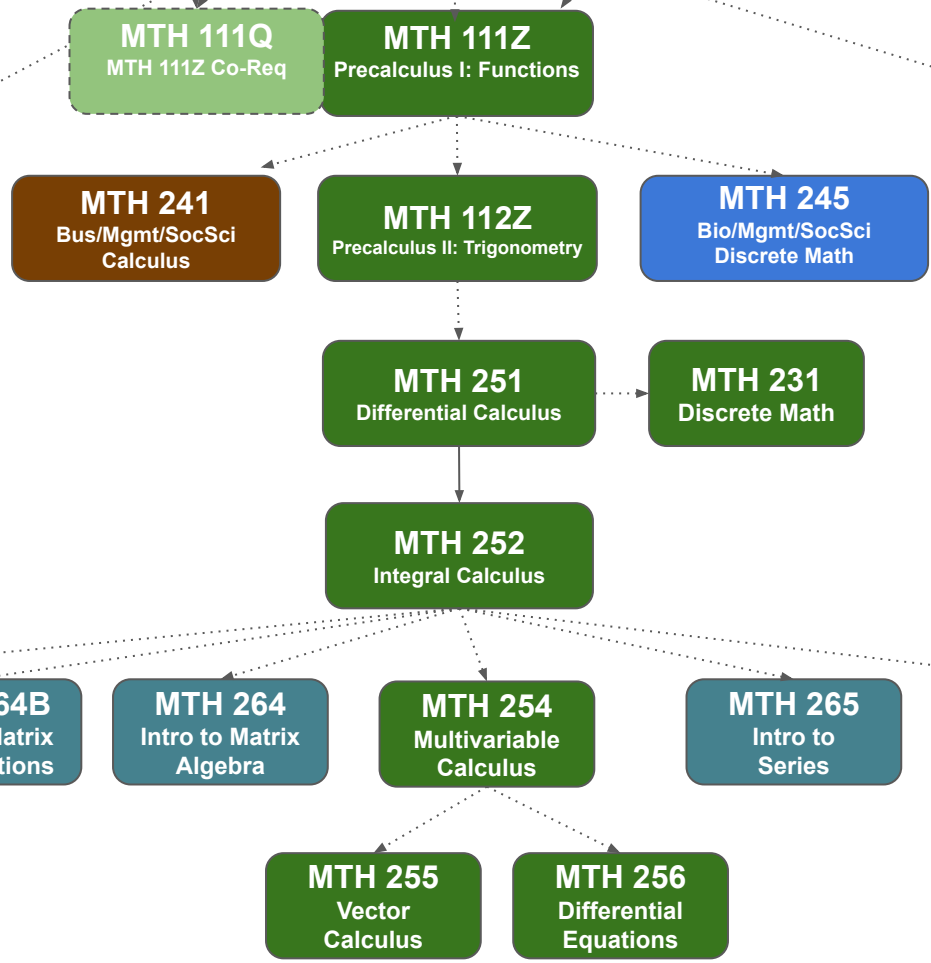

Career and Technical Education

H.S. Algebra II
Earned an A or B within last 5 years

MTH 015
Fast Track

MTH 75
Linear Equations

MTH 95
Intermediate Algebra

Transfer Courses

Statistics Pathway

Calculus Pathway

Elementary Education Pathway

LBCC Math Course Flow Chart