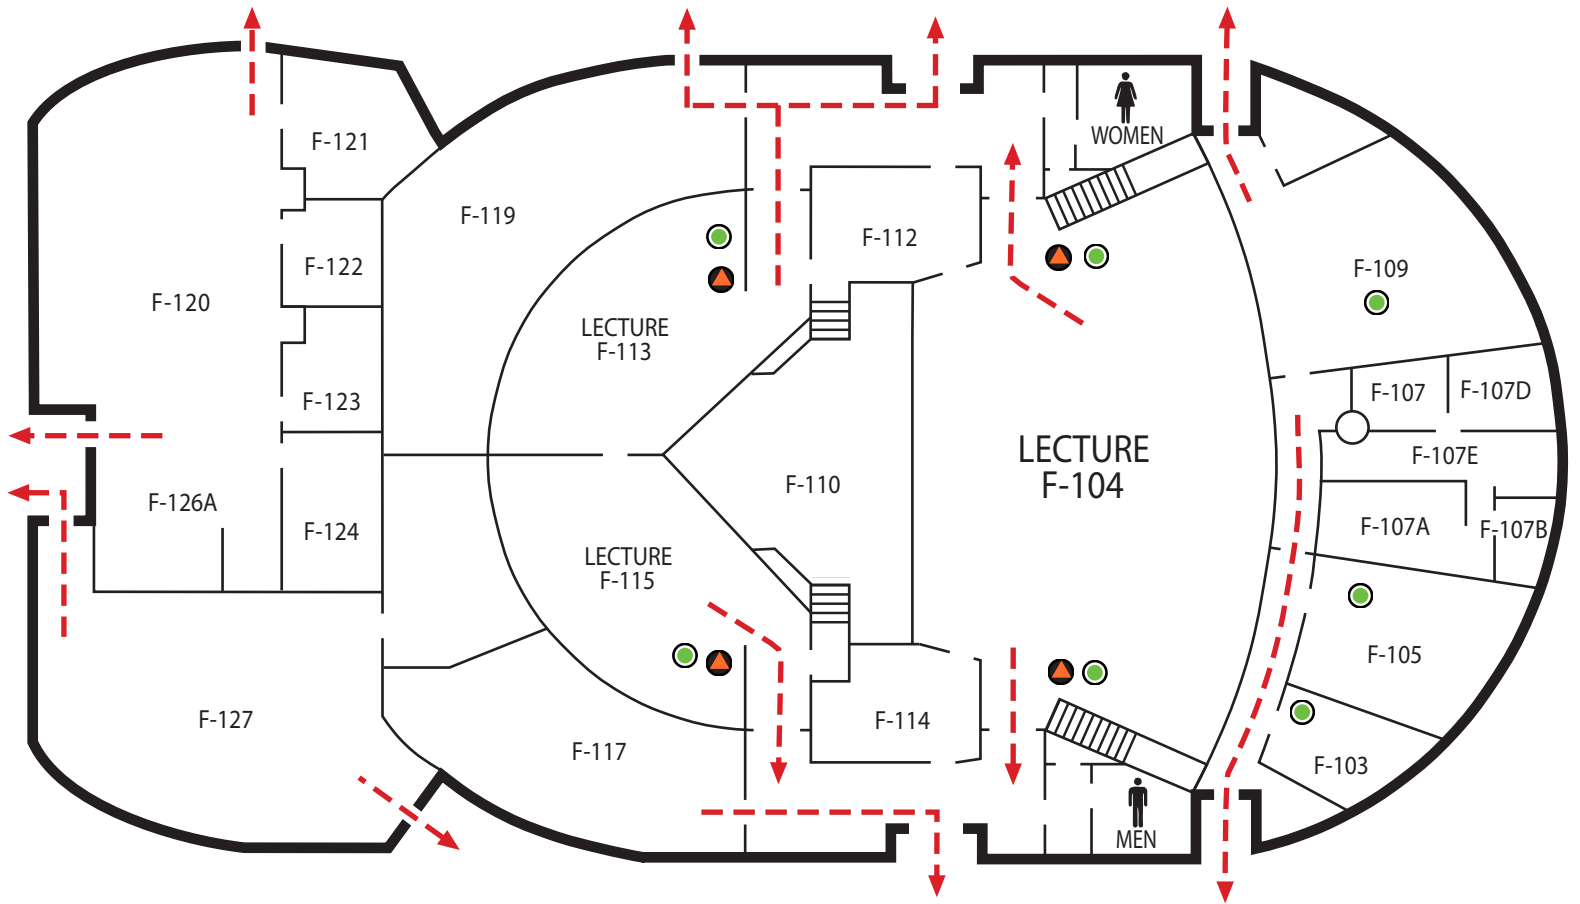

# FORUM First Floor

 = **SECURITY PHONE**  
Emergency/help -  
Connects to security  
officer on-duty

 = **SHELTER IN PLACE LOCATIONS**

 = **STORM SHELTER AREA**

 = **COURTESY PHONE**  
Allows access to local  
calls & campus extensions.  
All courtesy phones have  
instructions to call security

 **EVACUATION ROUTE**