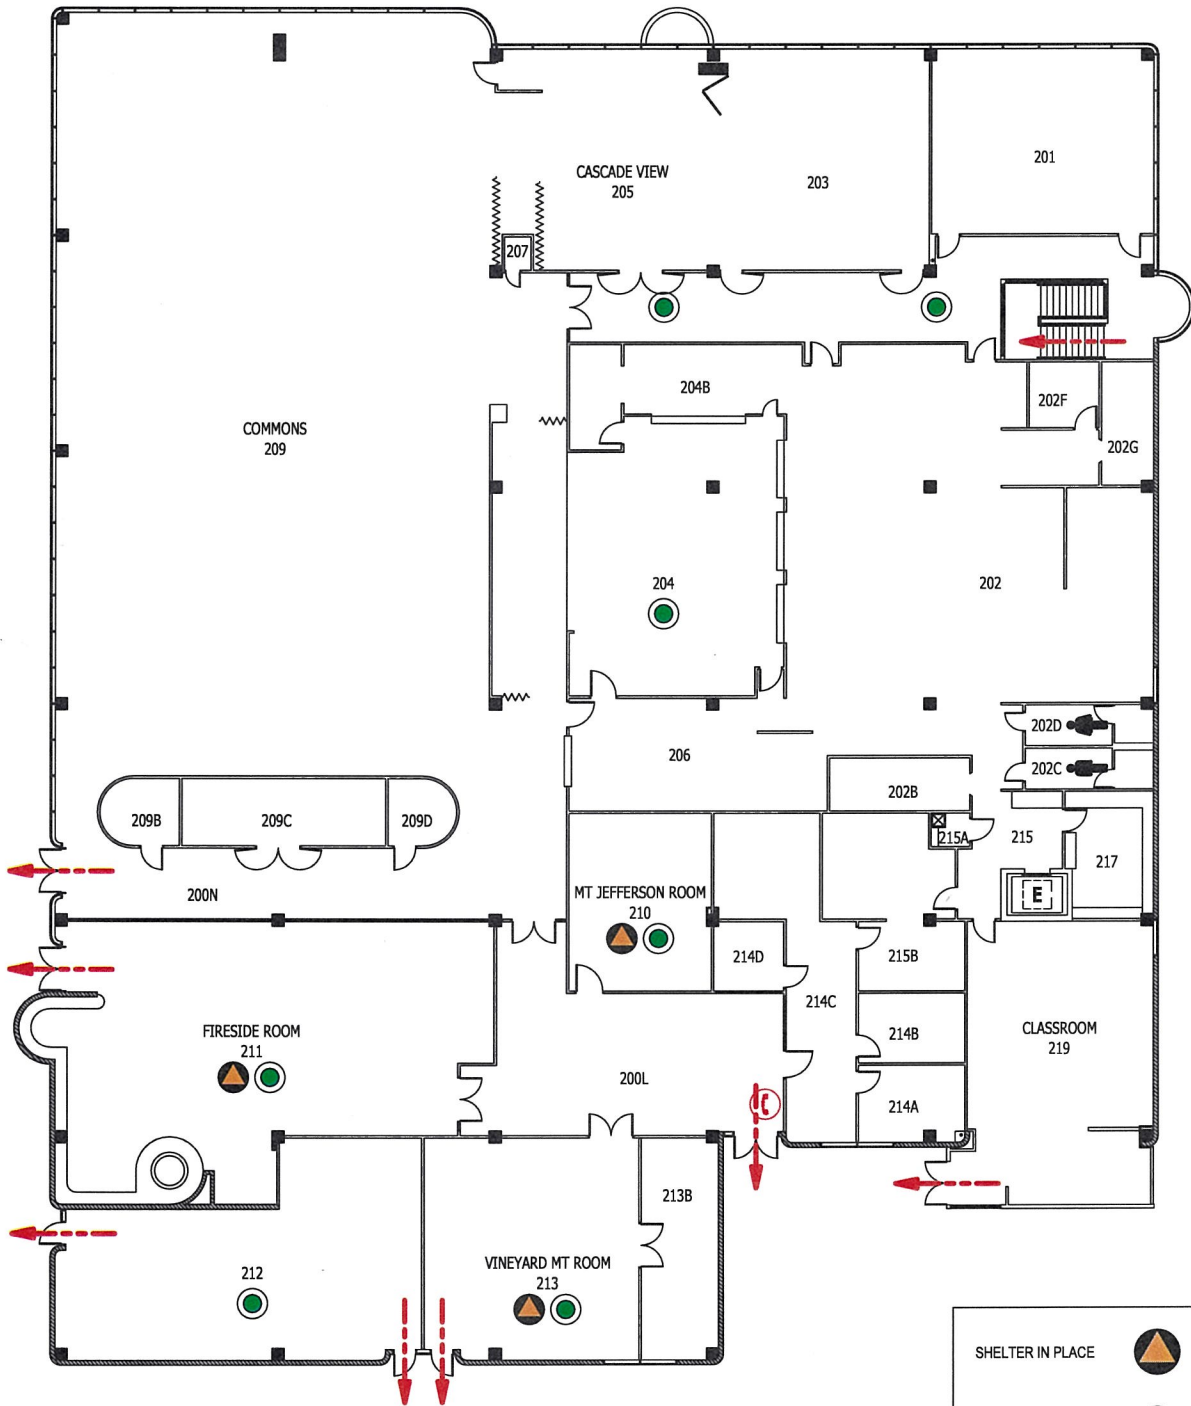

Calapooia Center (CC)

Second Floor

SHELTER IN PLACE	
STORM SHELTER	
SECURITY PHONE: Emergency/help - connects to security officer on duty	
Emergency Exit	