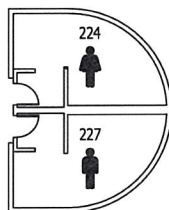

Calapooia Center (CC)

Second Floor

SHELTER IN PLACE	
STORM SHELTER	
SECURITY PHONE: Emergency/help - connects to security officer on duty	
Emergency Exit	