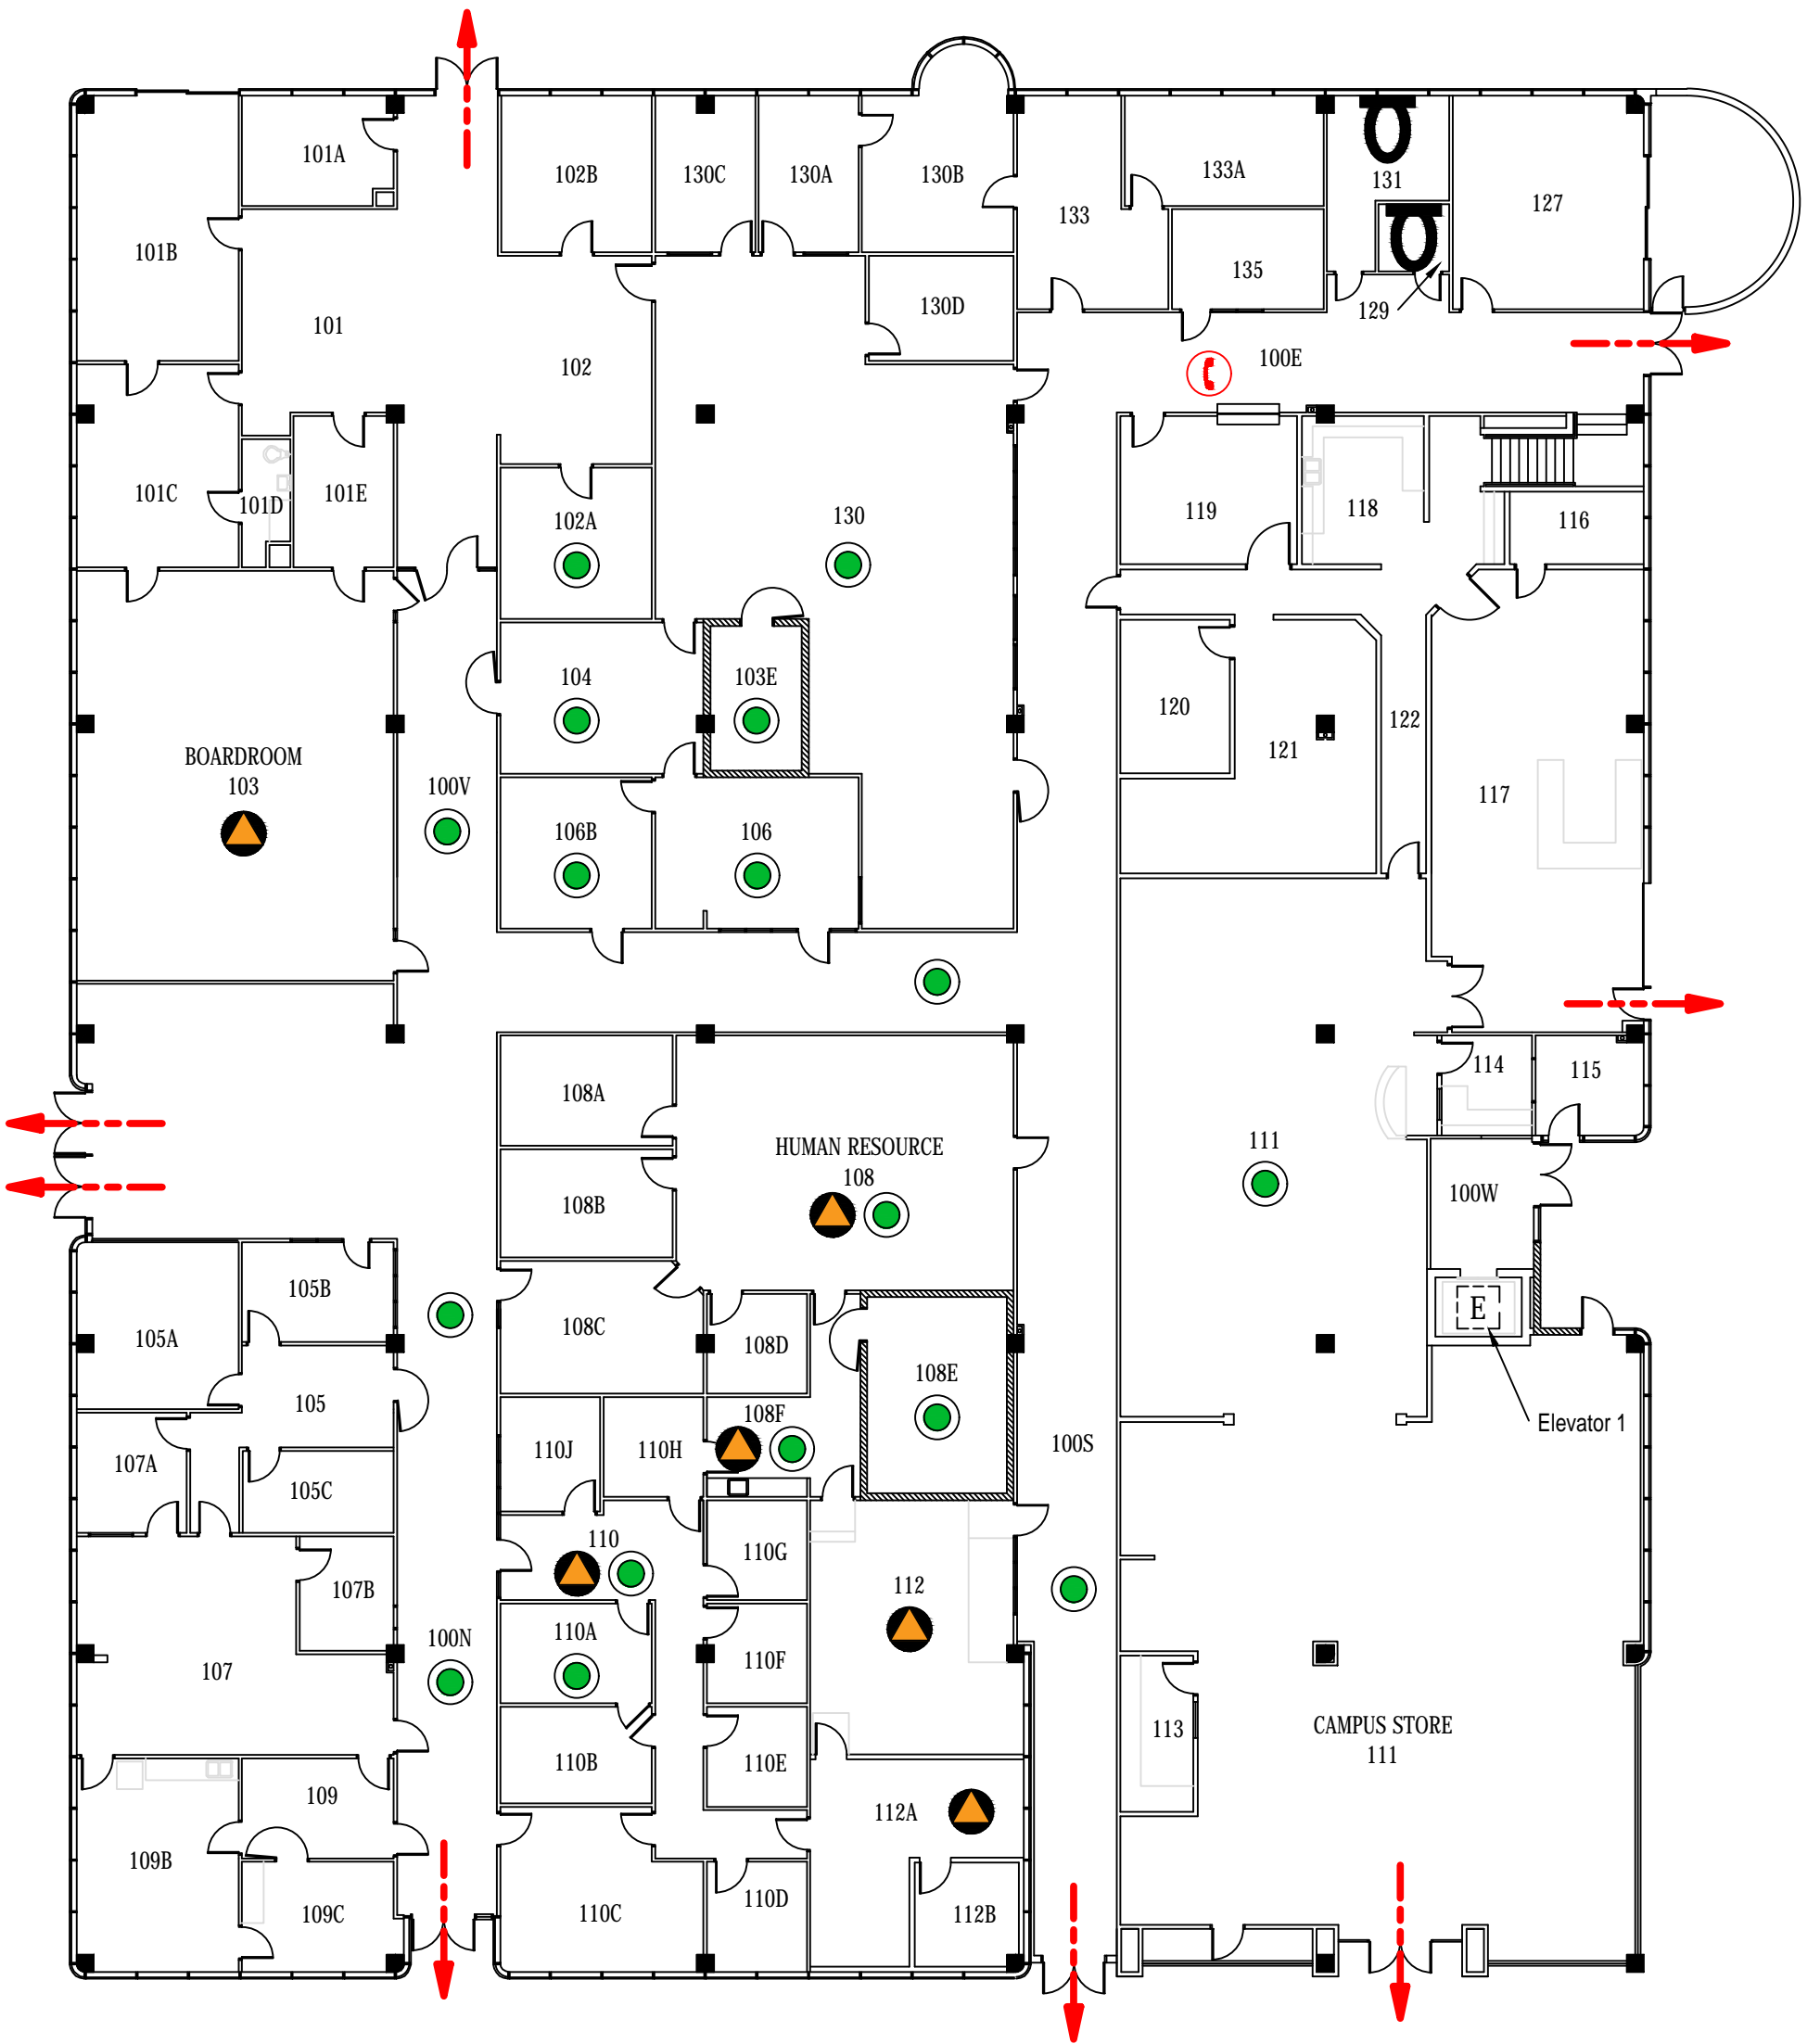

# Calapooia Center (CC)

## First Floor

|   |  |
|---|--|
| SHELTER IN PLACE  |  |
| STORM SHELTER   |  |
| SECURITY PHONE:<br>Emergency/help - connects to<br>security officer on duty |  |
| Emergency Exit  |  |